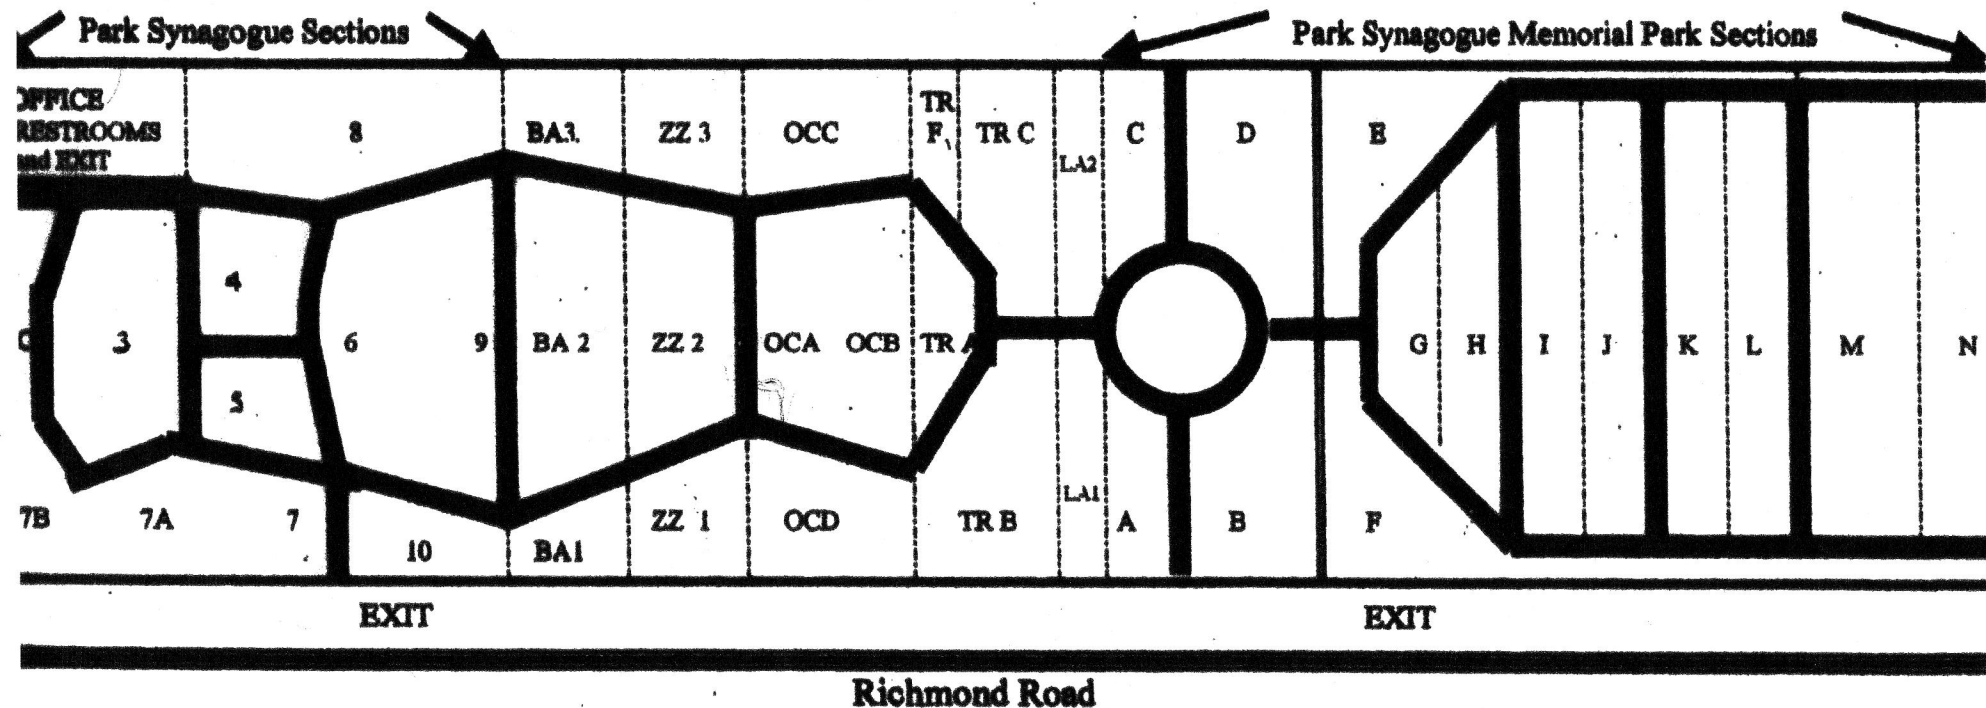

Bet Olam Cemetery

25760 Chagrin Blvd.
 Beachwood, Ohio 44122 216-831-9441

The Park Synagogue / Park Synagogue Memorial Park Sections
 Community Temple Beth Am / (Bnai Jeshurun) (BA)
 Young Israel of Beachwood / Oer Chodesh (OC)
 Taylor Road Synagogue (TR)
 The Original Zemach Zedek Nusach Ari (ZZ)
 Liberty Aid (LA)

Note: Individual Cemetery Sections Are Not To Scale

← Chagrin Boulevard

← North